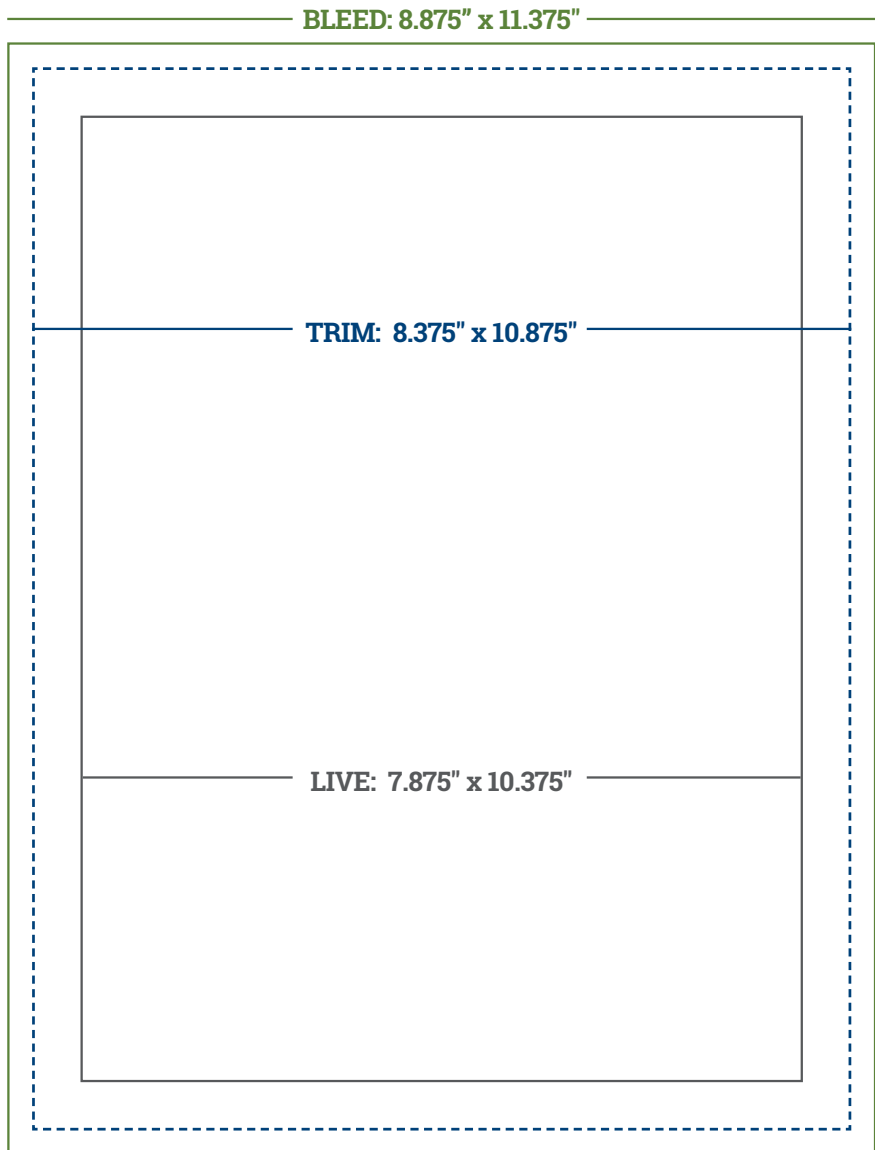

File Requirements

Preferred File Format:

- Press Ready High Resolution PDF
- Resolution: 300 DPI
- Color Format: CMYK only
- Quality: Maximum
- Compress text & line art

- **DO NOT** include any printer's marks (crops, registration or color bars)

Other File Formats Accepted:

High Resolution, unlayered TIFF

Resolution: 300 dpi **Color:** CMYK, process